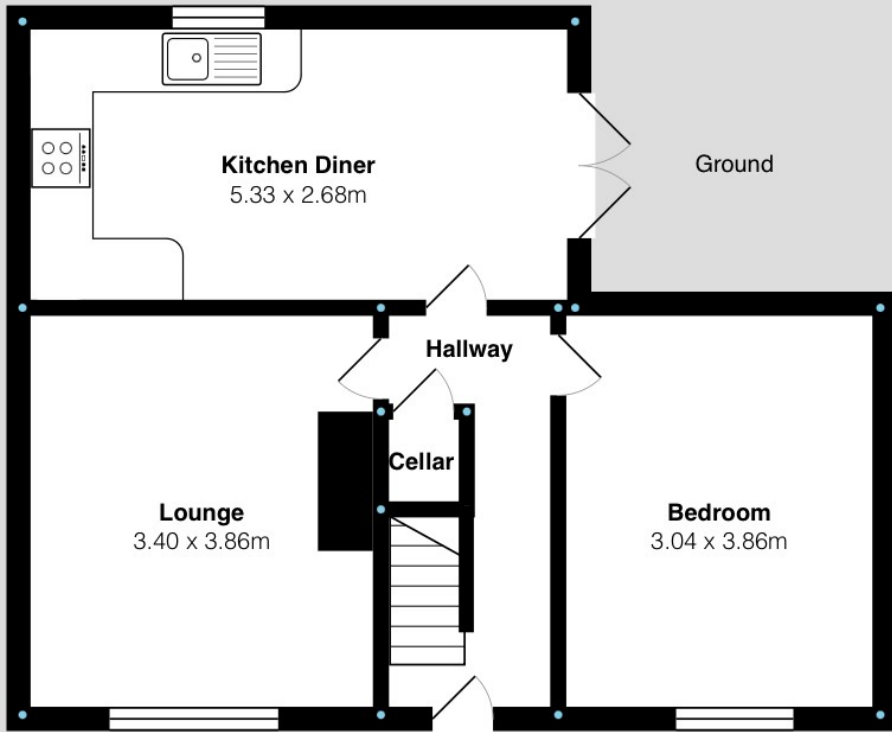

27 Kirkstall Road, Sheffield, S11 8XJ

Total Area: 97.3 m<sup>2</sup> ... 1047 ft<sup>2</sup>

All measurements are approximate and for display purposes only