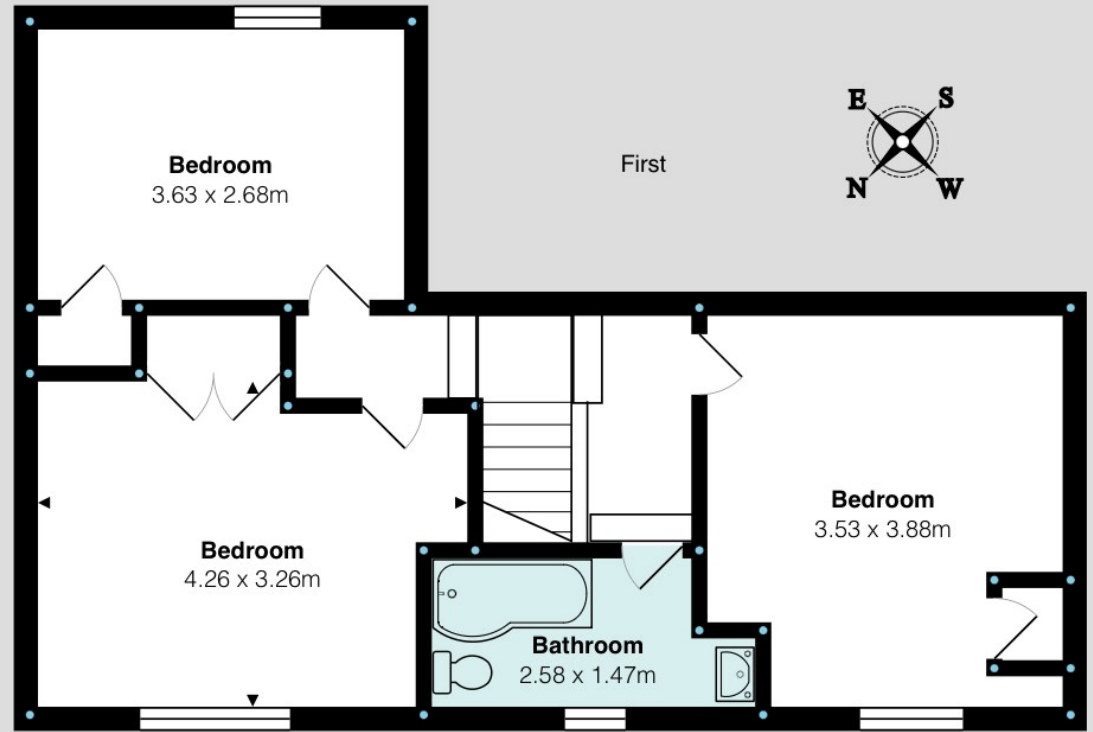

27 Kirkstall Road, Sheffield, S11 8XJ

Total Area: 97.3 m<sup>2</sup> ... 1047 ft<sup>2</sup>

All measurements are approximate and for display purposes only